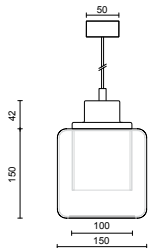

Design by Martin Nievergelt

E 27

LED 340

LED 45