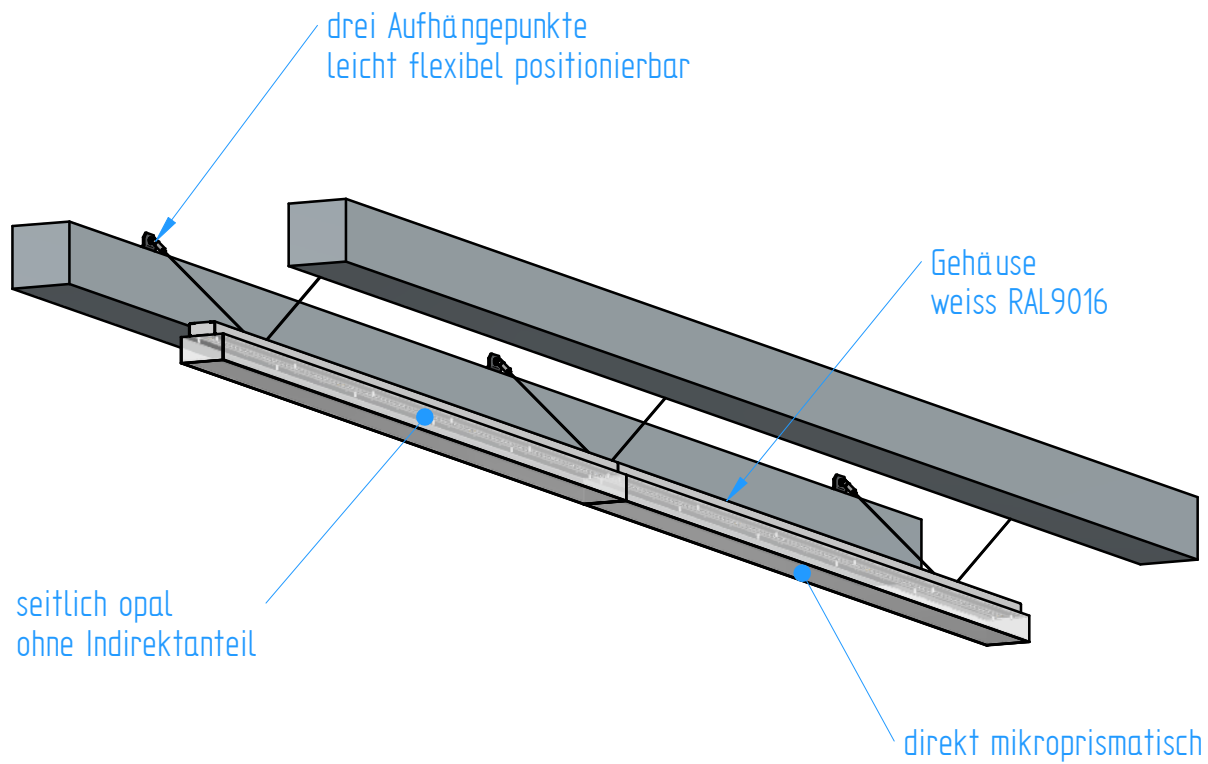

For this drawing, we reserve all rights. They remain our intellectual property and may not be copied or made accessible to third parties without our express permission. Subject to change.

Lichtfarbe: 3500K CR190  
 Lichtstrom: 6500 lm  
 Betriebsart: DALI | 220-240V  
 ca. 50W

**Freigabe:**

Name: \_\_\_\_\_

Datum: \_\_\_\_\_

REV.	DATE	EDITED BY	GENERAL TOLERANCES		FORMAT	PROJECTION	SCALE	DOCUMENT NO
#	24.03.2023	VG	All dimensions are in millimeters acc. to DIN ISO 2768-1 medium acc. to DIN ISO 2768-2 K		A4		1:14.29	114692
A	02.10.2023	VP						
					SHEET	REVISION	TITLE	
					1 OF 2	A	VPS Uni ZH KIR Pos.50.41	
					<b>monolicht</b> <i>creating light</i>			