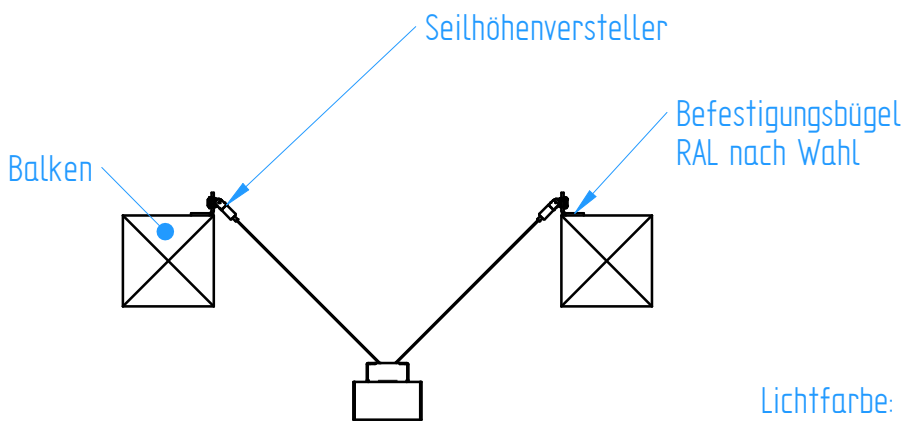

For this drawing, we reserve all rights. They remain our intellectual property and may not be copied or made accessible to third parties without our express permission. Subject to change.

Lichtfarbe: 3500K CR190  
 Lichtstrom: 6500 lm  
 Betriebsart: DALI | 220-240V  
 ca. 50W