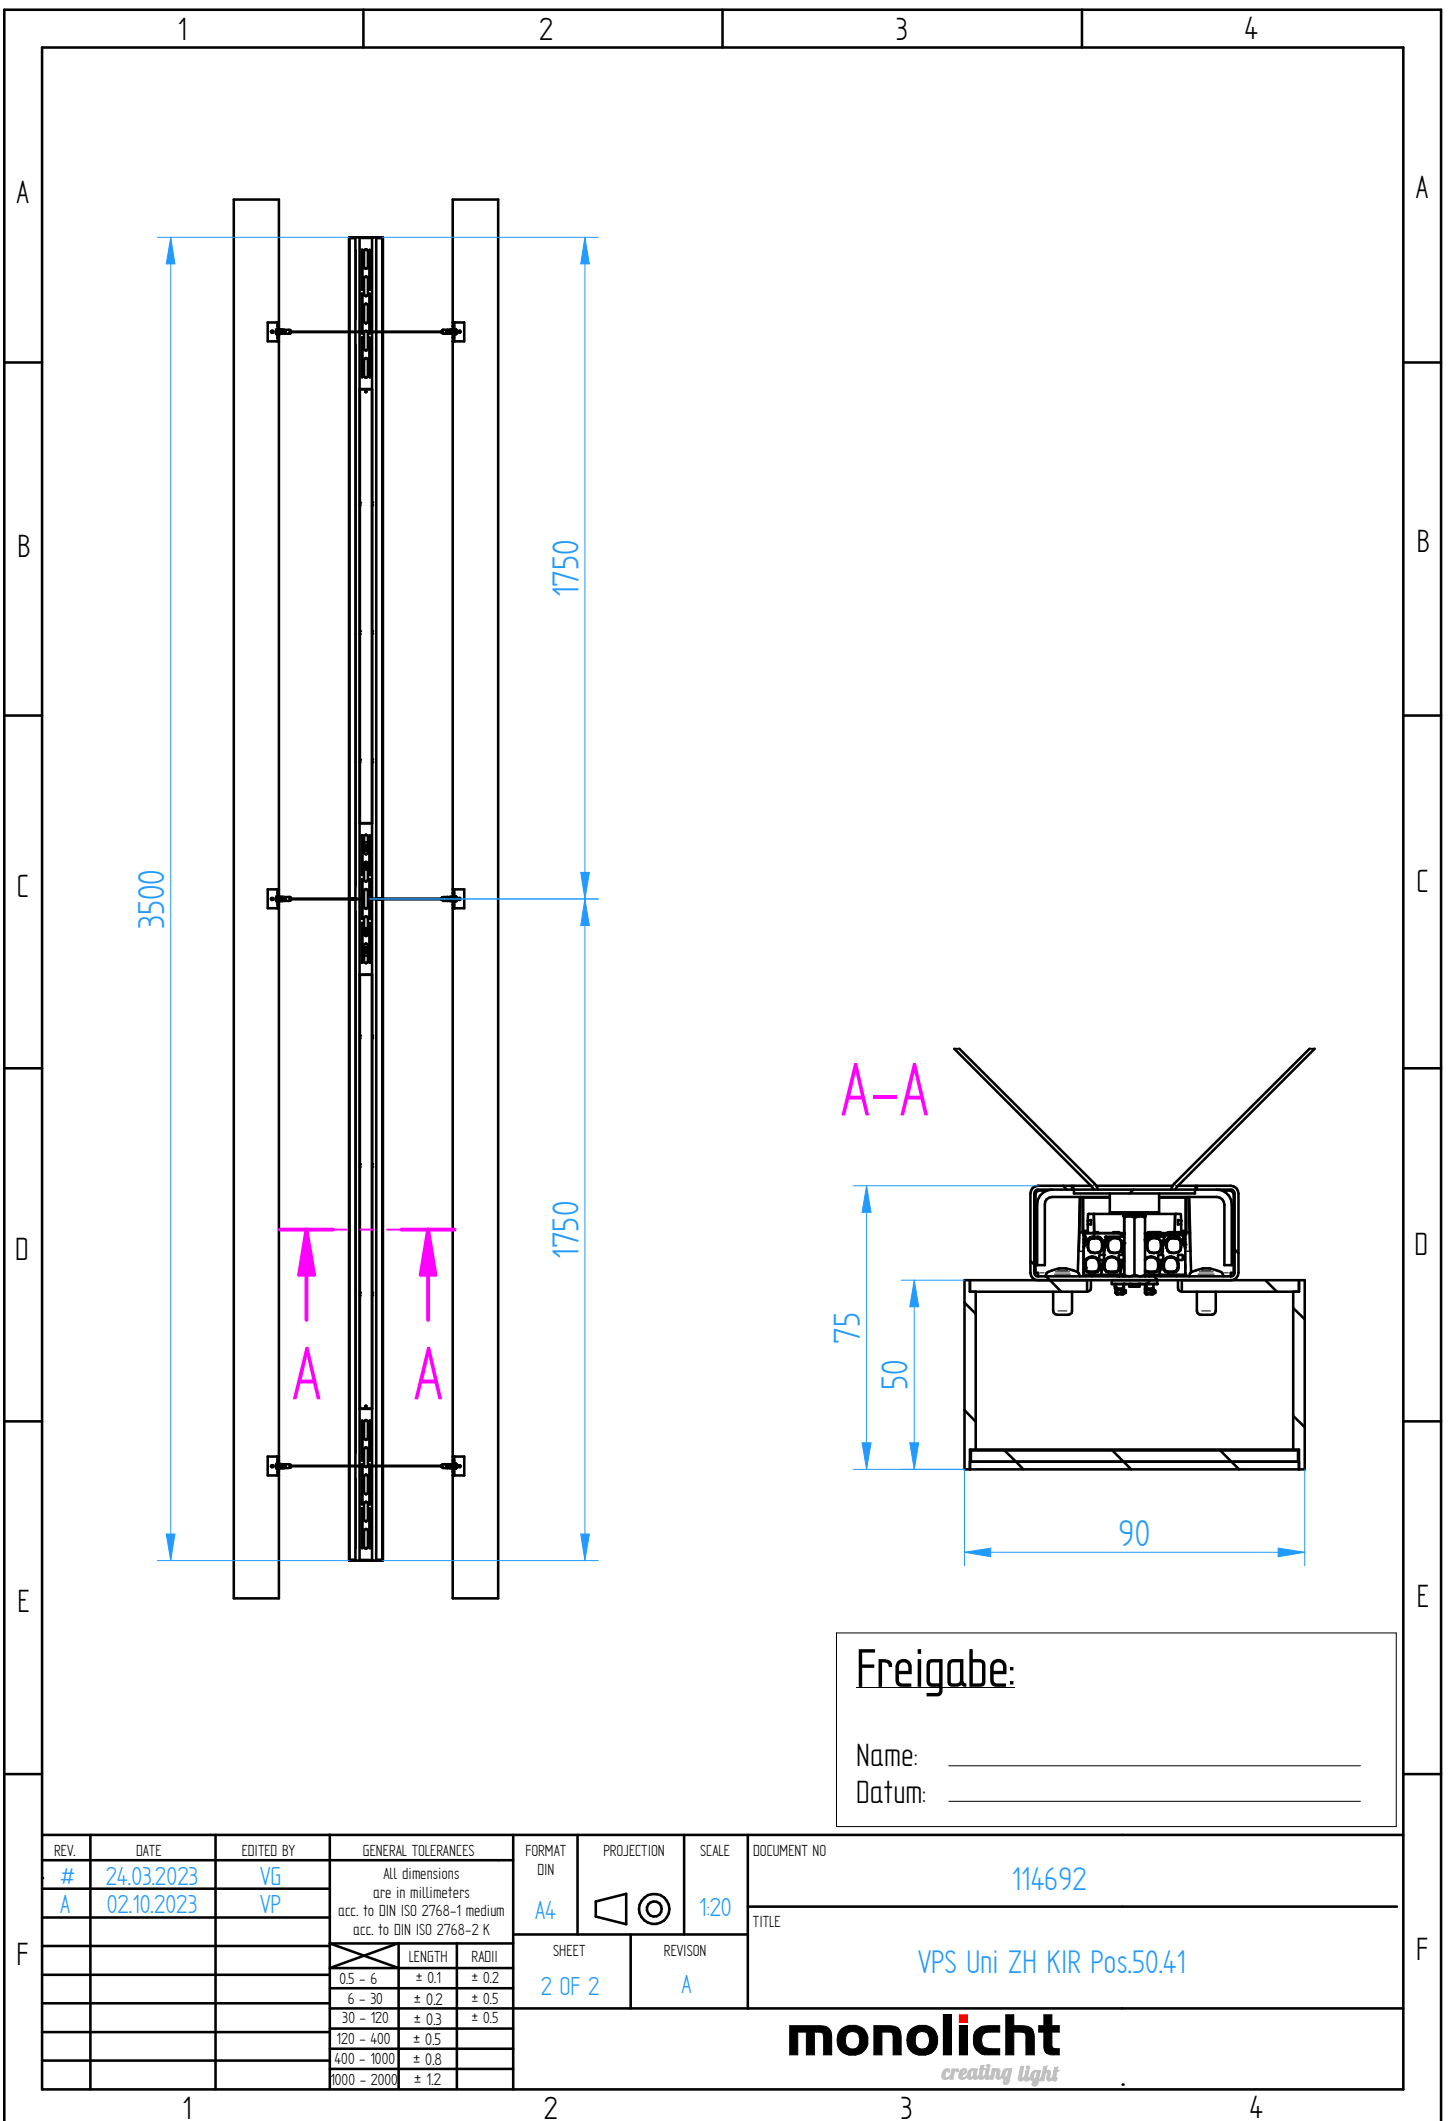

For this drawing, we reserve all rights. They remain our intellectual property and may not be copied or made accessible to third parties without our express permission. Subject to change.

Freigabe:
Name: _____
Datum: _____

REV #	DATE 24.03.2023	EDITED BY VG	GENERAL TOLERANCES All dimensions are in millimeters acc. to DIN ISO 2768-1 medium acc. to DIN ISO 2768-2 K	FORMAT DIN A4	PROJECTION	SCALE 1:20	DOCUMENT NO 114692
A	02.10.2023	VP		SHEET 2 OF 2	REVISION A	TITLE VPS Uni ZH KIR Pos.50.41	
			LENGTH	RADII			
			0.5 - 6	± 0.1 ± 0.2			
			6 - 30	± 0.2 ± 0.5			
			30 - 120	± 0.3 ± 0.5			
			120 - 400	± 0.5			
			400 - 1000	± 0.8			
			1000 - 2000	± 1.2			

monolicht
creating light