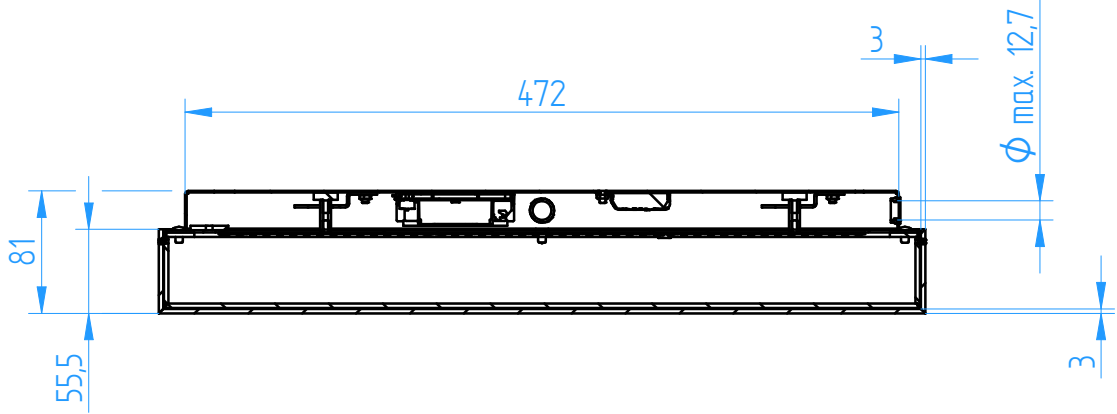

For this drawing, we reserve all rights. They remain our intellectual property and may not be copied or made accessible to third parties without our express permission. Subject to change.

Freigabe:

Name: _____

Datum: _____

REV.	DATE	EDITED BY	GENERAL TOLERANCES	FORMAT	PROJECTION	SCALE	DOCUMENT NO
#	27.10.2023	VP	All dimensions are in millimeters acc. to DIN ISO 2768-1 medium acc. to DIN ISO 2768-2 K	A4		1:5	114838
				SHEET	REVISION		TITLE
			LENGTH	RADII	2 OF 2	#	VPS Dardel Treppenbeleuchtung AVAL-L
			0.5 - 6	± 0.1 ± 0.2			 <i>creating light</i>
			6 - 30	± 0.2 ± 0.5			
			30 - 120	± 0.3 ± 0.5			
			120 - 400	± 0.5			
			400 - 1000	± 0.8			
			1000 - 2000	± 1.2