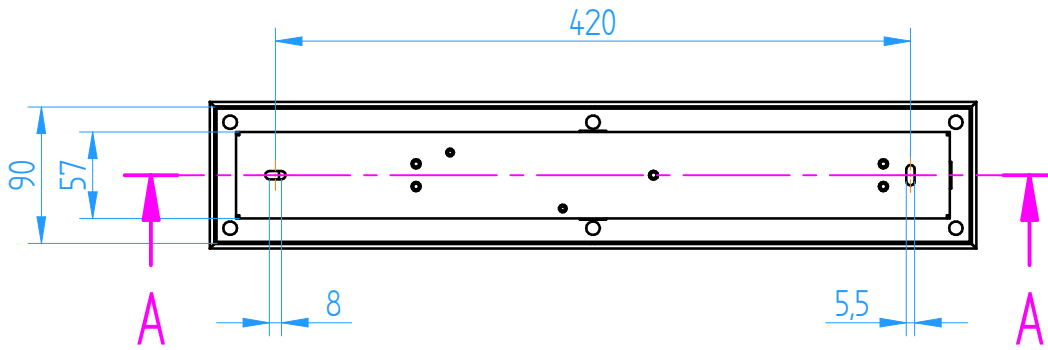

For this drawing, we reserve all rights. They remain our intellectual property and may not be copied or made accessible to third parties without our express permission. Subject to change.

Freigabe:

Name: _____

Datum: _____

REV.	DATE	EDITED BY	GENERAL TOLERANCES	FORMAT	PROJECTION	SCALE	DOCUMENT NO
#	27.10.2023	VP	All dimensions are in millimeters acc. to DIN ISO 2768-1 medium acc. to DIN ISO 2768-2 K	A4		1:5	114838
				SHEET	REVISION		TITLE
			LENGTH	RADII	2 OF 2	#	VPS Dardel Treppenbeleuchtung AVAL-L
			0.5 - 6	± 0.1 ± 0.2			 <i>creating light</i>
			6 - 30	± 0.2 ± 0.5			
			30 - 120	± 0.3 ± 0.5			
			120 - 400	± 0.5			
			400 - 1000	± 0.8			
			1000 - 2000	± 1.2