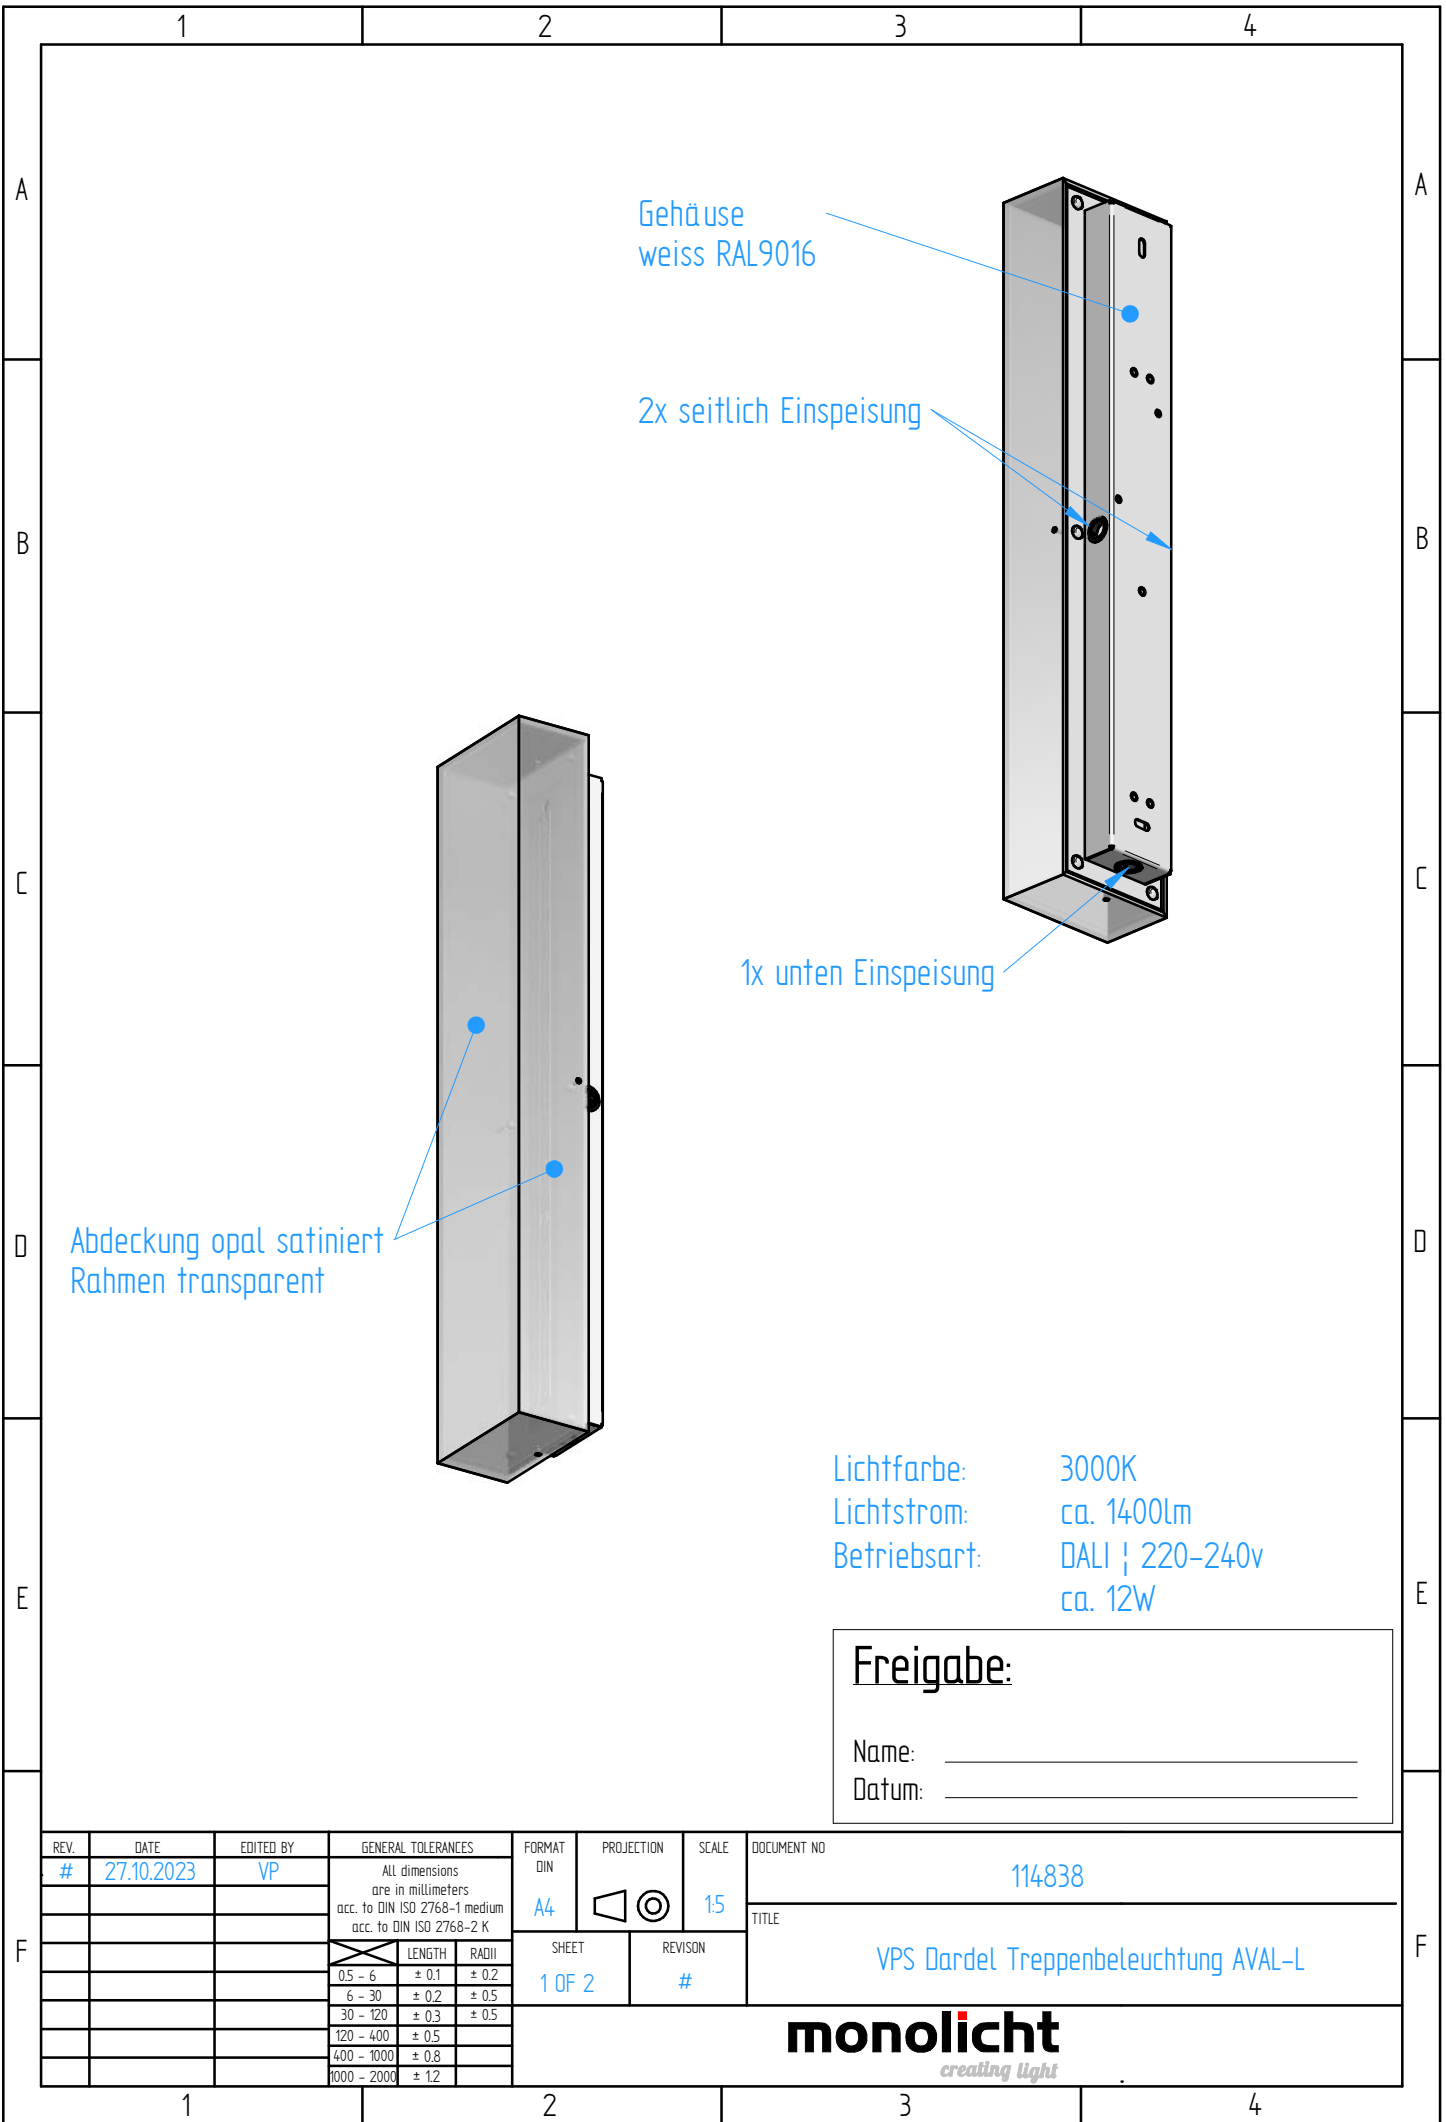

For this drawing, we reserve all rights. They remain our intellectual property and may not be copied or made accessible to third parties without our express permission. Subject to change.

Lichtfarbe: 3000K  
 Lichtstrom: ca. 1400lm  
 Betriebsart: DALI | 220-240v  
 ca. 12W

**Freigabe:**

Name: \_\_\_\_\_

Datum: \_\_\_\_\_

REV.	DATE	EDITED BY	GENERAL TOLERANCES		FORMAT	PROJECTION	SCALE	DOCUMENT NO
#	27.10.2023	VP	All dimensions are in millimeters acc. to DIN ISO 2768-1 medium acc. to DIN ISO 2768-2 K		A4		1:5	114838
								TITLE
					SHEET	REVISION		VPS Dardel Treppenbeleuchtung AVAL-L
					1 OF 2	#		
					<b>monolicht</b> creating light			

Datum: \_\_\_\_\_

REV.	DATE	EDITED BY	GENERAL TOLERANCES	FORMAT	PROJECTION	SCALE	DOCUMENT NO
#	27.10.2023	VP	All dimensions are in millimeters acc. to DIN ISO 2768-1 medium acc. to DIN ISO 2768-2 K	A4		1:5	114838
				SHEET	REVISION		TITLE
			LENGTH	RADII	2 OF 2	#	VPS Dardel Treppenbeleuchtung AVAL-L
			0.5 - 6	± 0.1 ± 0.2			 <i>creating light</i>
			6 - 30	± 0.2 ± 0.5			
			30 - 120	± 0.3 ± 0.5			
			120 - 400	± 0.5			
			400 - 1000	± 0.8			
			1000 - 2000	± 1.2			